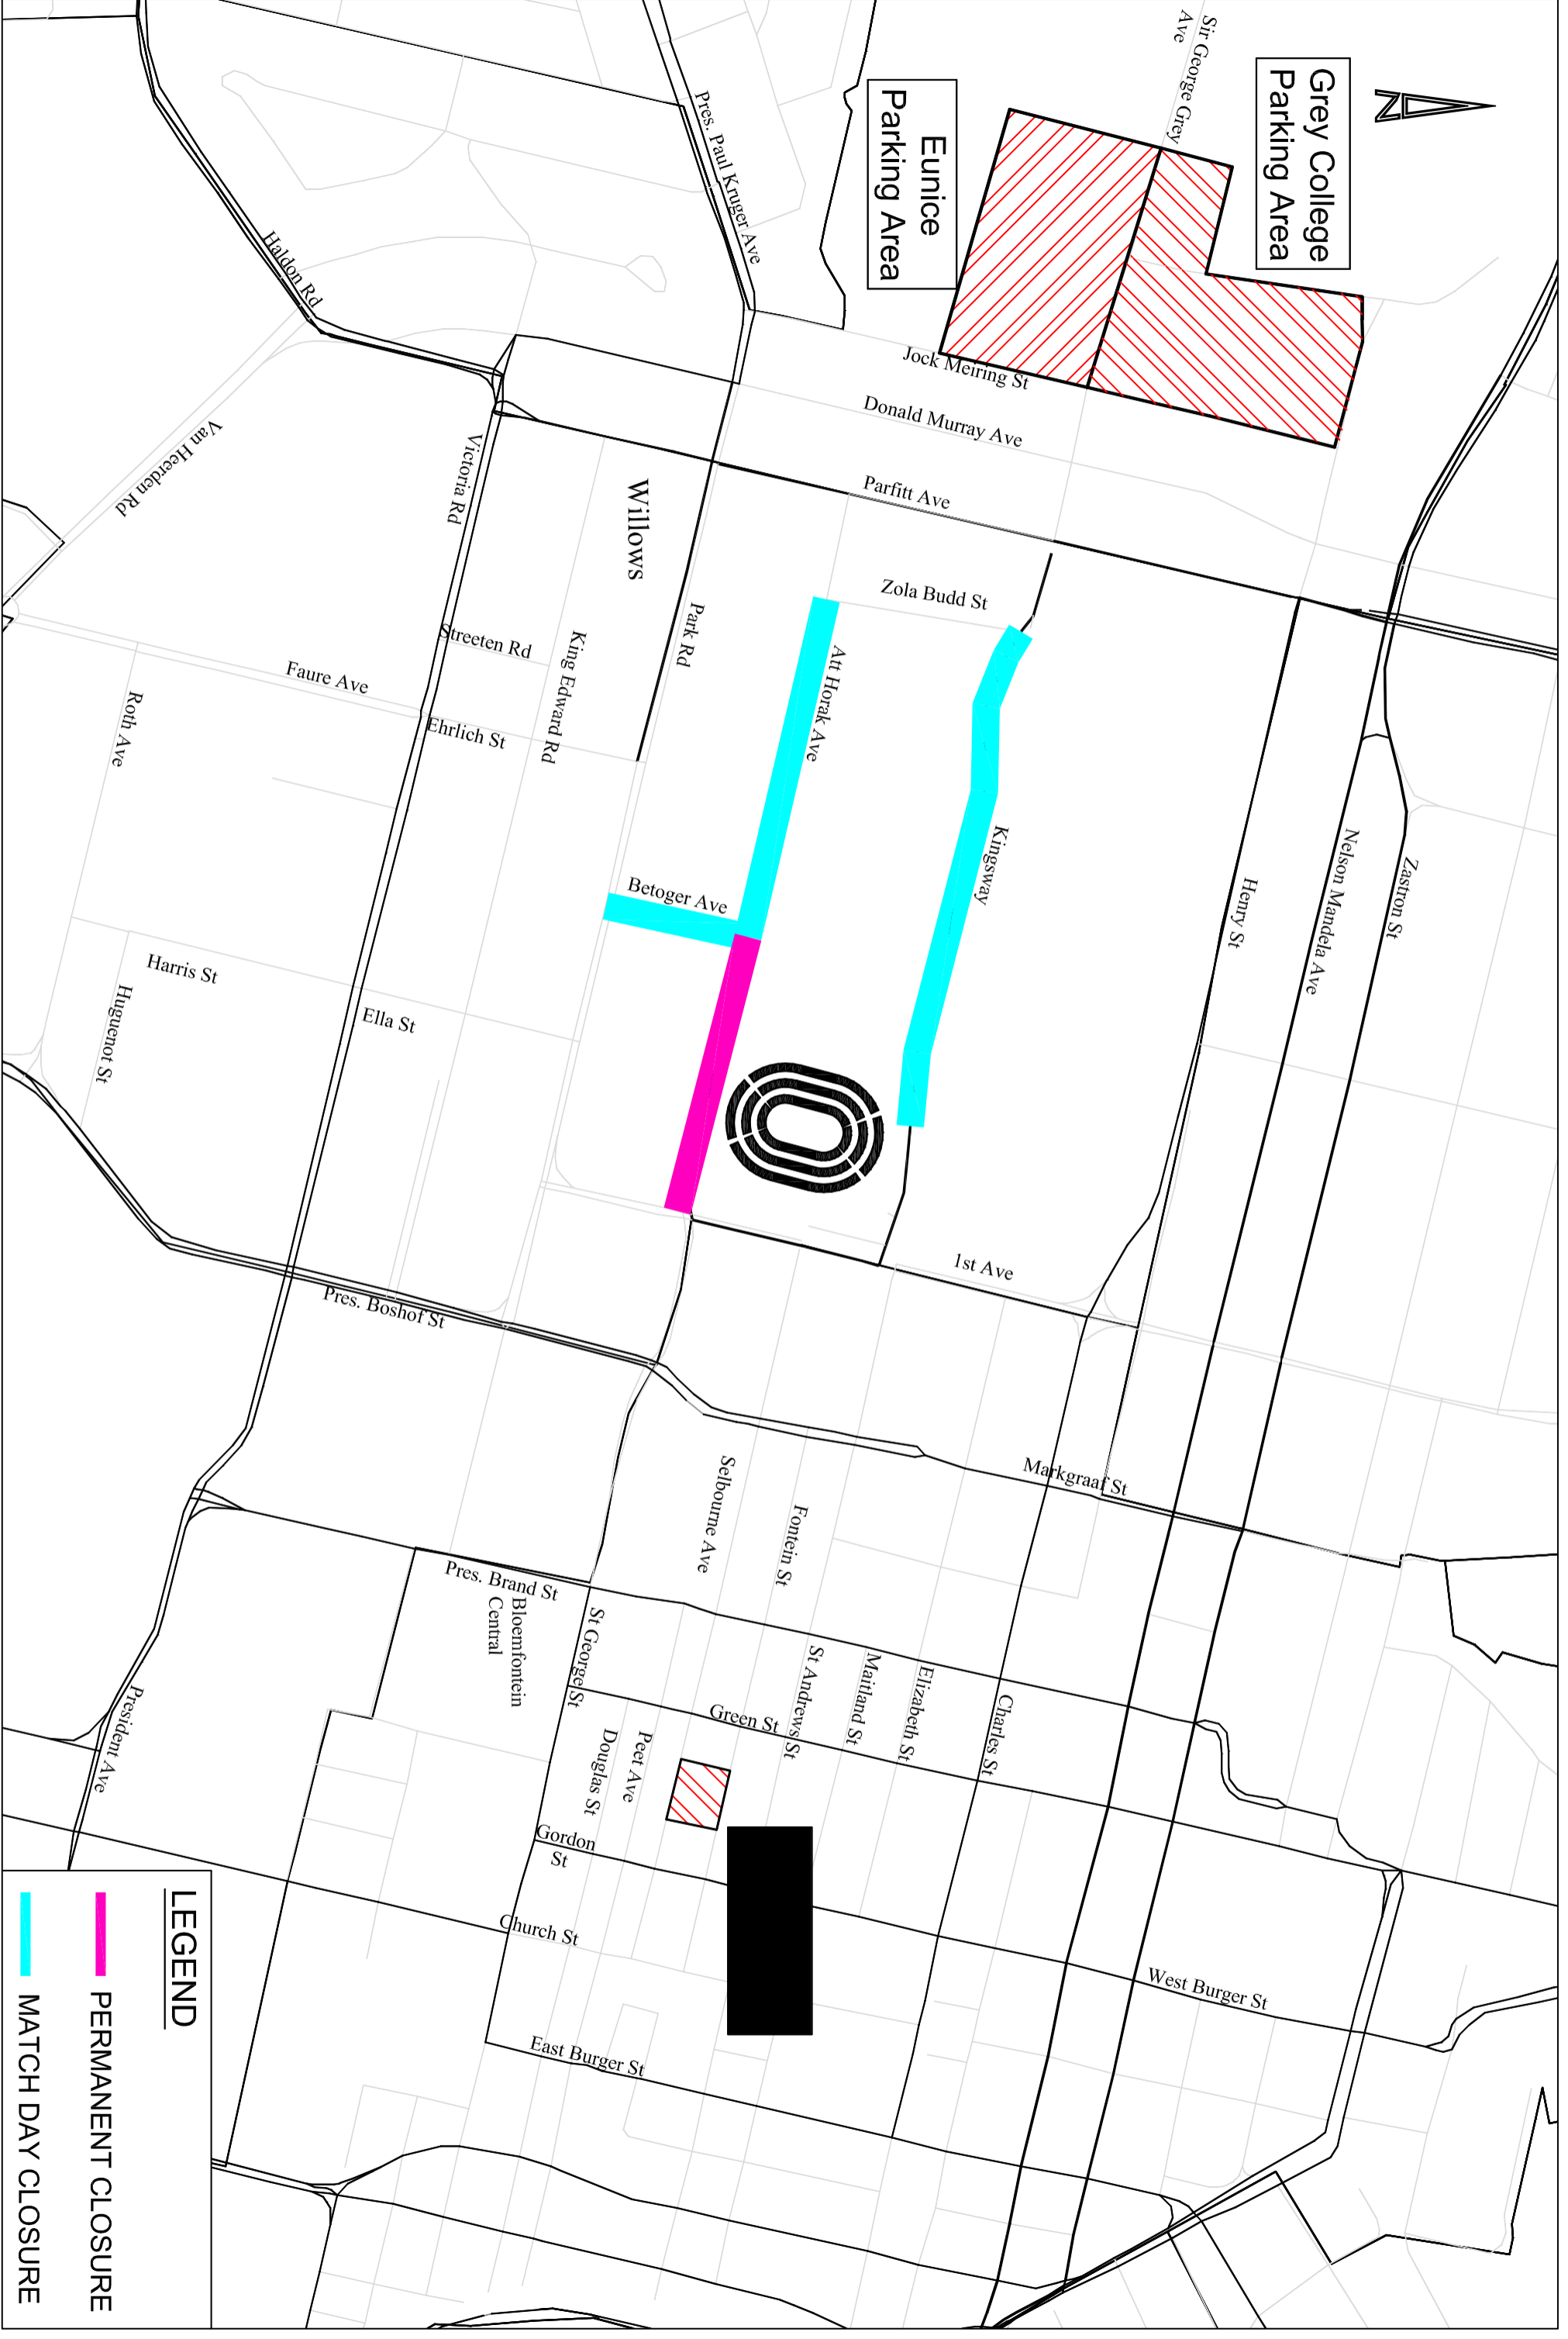

Grey College  
Parking Area

Eunice  
Parking Area

**LEGEND**

PERMANENT CLOSURE

MATCH DAY CLOSURE